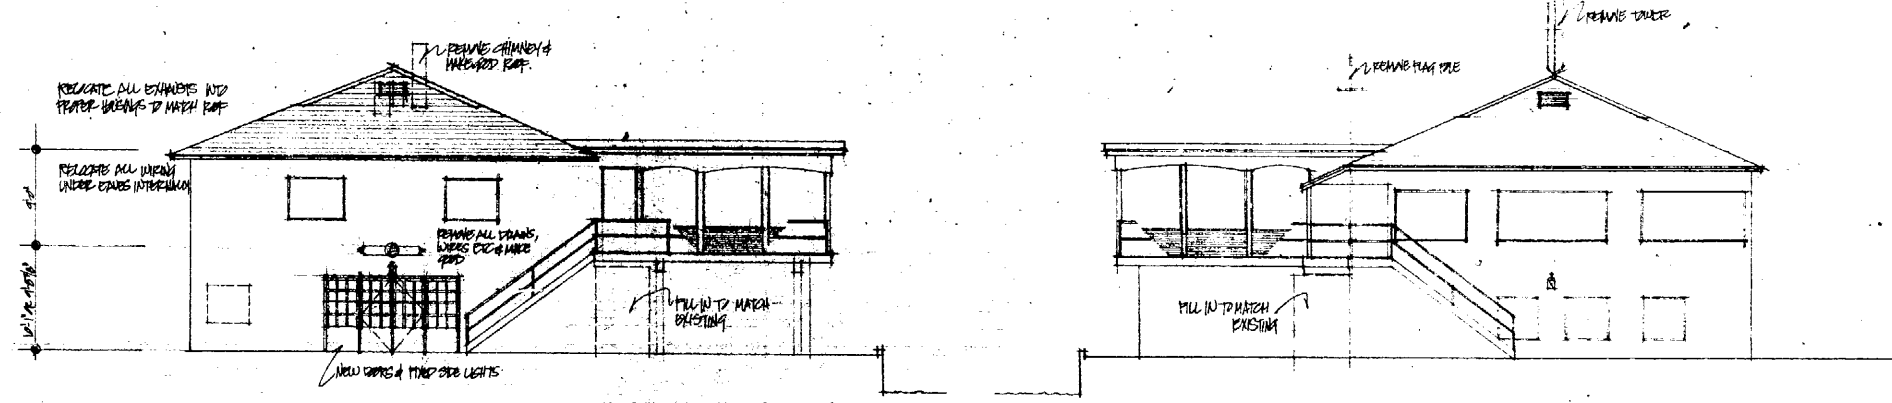

EAST ELEVATION

WEST ELEVATION

SOUTH ELEVATION

GREEN CITY YACHT CLUB

drawing title
ELEVATIONS

scale 1/8" = 1'-0" date 3/1/75
drawn checked
drawing number 2075 project number 885